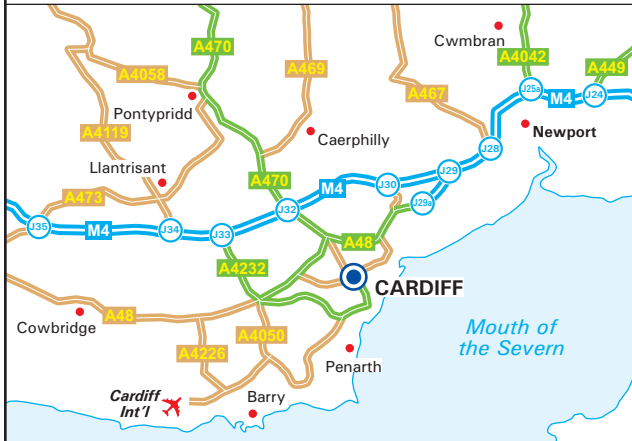

The Cardiff Academy
40 - 41, The Parade
Cardiff
CF24 3AB
Telephone 02920 409630
Fax 02920 455273
www.cardiffacademy.co.uk

From M4 J32

Leave the M4 at junction 32 (signed Cardiff, Merthyr Tydfil & A470).
Join the A470, following signs for the city centre.
Continue on the A470 for 4.5 miles until the Law Court building on the left hand side.
At the traffic lights, turn left onto Boulevard de Nantes.
Continue onto Stuttgarter Strasse and then Dumfries Place.
Pass under a railway bridge and continue onto the A4161 (Newport Road).
Pass Eastgate House on the left and turn left at the traffic lights onto City Road.
The Parade is the first turning on the left.
We are located on the left hand side (see inset).

From M4 J29

Leave the M4 at junction 29 (signed Cardiff (E & S) & A48(M)).
Join the A48(M) and continue onto the A48 for 4 miles.
Exit the A48 at the Llanedeyrn interchange, following signs for Cardiff Bay.
Join the A4161 (Newport Road) and continue for 2 miles.
Pass the Cardiff Royal Infirmary on the left and at the next set of lights, turn right onto City Road.
The Parade is the first turning on the left.
We are located on the left hand side (see inset).

Car Parking

Public car parks are located on the map opposite.
Metered parking is available in surrounding streets

By Train

Queen Street is the nearest station and receives services from Cardiff Central, Cardiff Bay, Pontypridd, Merthyr Tydfil, Penarth and Cardiff Intl Airport.
The Cardiff Academy is a 5 minute walk from Queen Street station